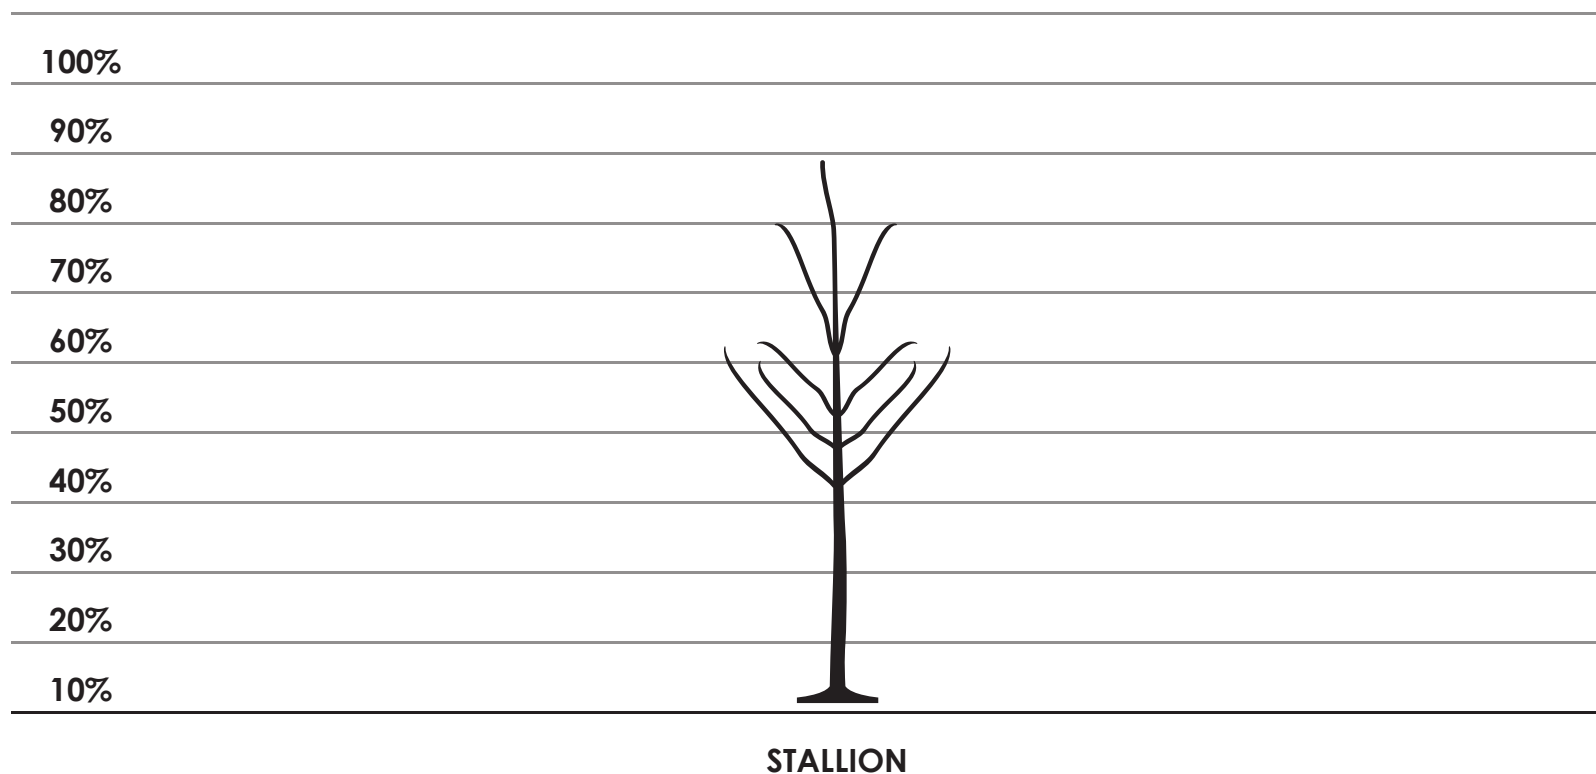

CHERRY ROOTSTOCK CHART

CHERRY ROOTSTOCK CHART

STALLION	Compared with trees on F12/1, trees on Stallion give significantly larger crops of good quality fruit earlier in the life of the tree. Trees are well-branched with wide angles, the final size is 75-85% of those on F12/1 and 85-90% of those on Mazzard Seedling.
-----------------	--